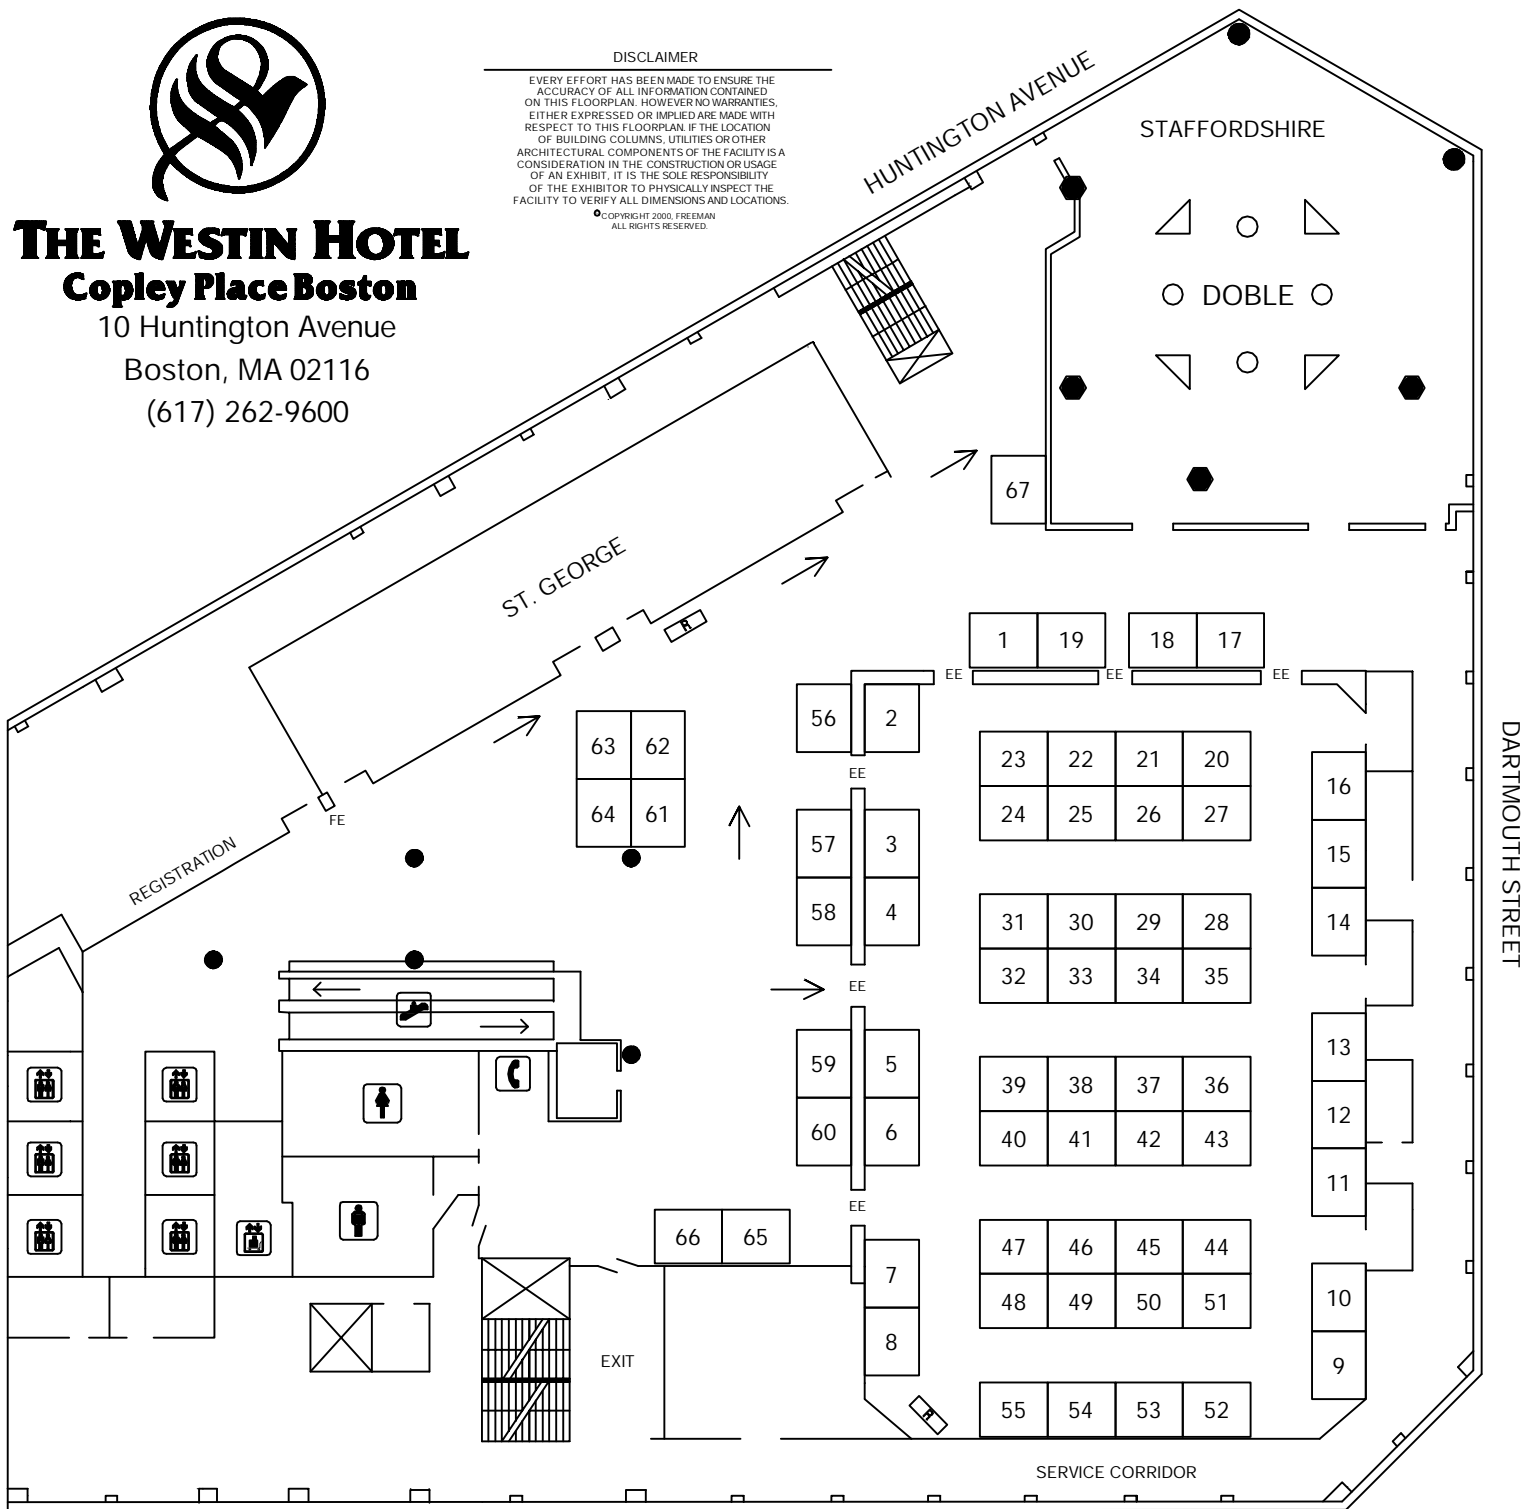

THE WESTIN HOTEL
Copley Place Boston
10 Huntington Avenue
Boston, MA 02116
(617) 262-9600

DISCLAIMER

SHOW AS OF 3/26/08

SCALE IN FEET

STUART STREET

ALL BOOTHS ARE 8'Dx10'W
EXCEPT AS NOTED

DOBLE CLIENTS CONFERENCE 2008

APRIL 8-10, 2008

THE WESTIN HOTEL - THIRD FLOOR. ESSEX BALLROOMS
BOSTON, MA